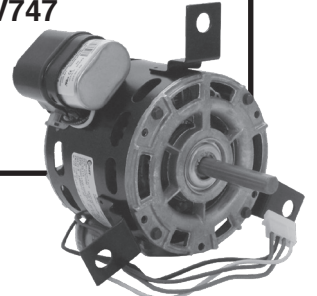

# New! Penn Ventilator Replacement Motors

HP	RPM	Volts	Amps	PH	Rotation	Stock Number
1/6, 1/12, 1/20	1550/1300/1050	115	2.1/1.9/1.4	1	CCWLE-CWSE	OPV748

Cross Reference - OPV748 - DE2F7088-T - 63748-0  
 Replaces Centrex Centrifugal Inline Fan - Direct Drive - SX095VSRC

HP	RPM	Volts	Amps	PH	Rotation	Stock Number
1/7, 1/11, 1/25	1550/1300/1050	115	2.5/2.1/1.6	1	CCWLE-CWSE	OPV747

Cross Reference - OPV747 - DE2F7085-T - 63747-0  
 Replaces Domex Roof Mounted Fan - DX11VSR

HP	RPM	Volts	Amps	PH	Rotation	Stock Number
1/12	1550/1300	115	1.5/0.9	1	CCWLE-CWSE	OPV746

Cross Reference - OPV746 - JE2H057-T - 63746-0  
 Replaces Fumex Roof Mounted Fan - Direct Drive - FX10SR

**Hard to find OEM replacement motors! No modification necessary!**