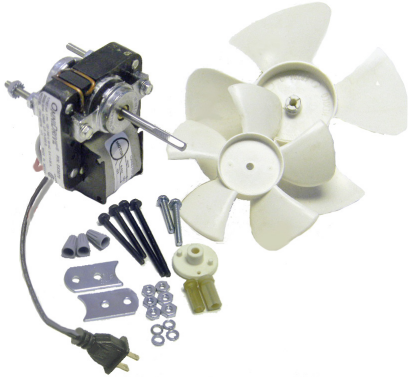

### OEM Replacement Motors

SS3670

SS603

SS201 - SS206

- Drop in Replacements for many Air King OEM Motors
- Self Aligning Sleeve Bearings
- Thermally Protected
- Shaded Pole Design
- Mechanically Reversible

Stock #	Diameter	HP	Volts	Amps.	RPM	"A"	Shaft	Rotation	Replaces
SS3670	Skeleton	----	120 / 240	0.40 / 0.26	3000	5/8"	3/16" x 1-9/16"	CWSE	Vent Fan
SS603	Skeleton	----	120	0.63	2400	5/8"	7/32" x 2-1/8"	CCWSE	2108370033, 56, 57
SS201	3.3"	1/50	115	0.90	1430	2.12"	1/4" x 2.25"	CCWSE	Vent Fan
SS206	3.3"	1/100	115	0.56	1550	2.10"	1/4" x 1.52"	CCWSE	2108375036, 44