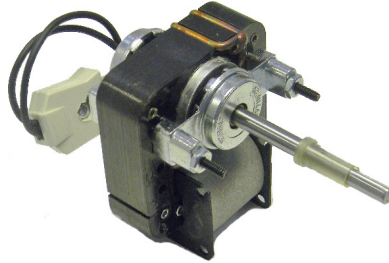

### OEM Replacement Motors

SS3670

SS603

SS201 - SS206

- Drop in Replacements for many Air King OEM Motors
- Self Aligning Sleeve Bearings
- Thermally Protected
- Shaded Pole Design
- Mechanically Reversible

Stock #	Diameter	HP	Volts	Amps.	RPM	"A"	Shaft	Rotation	Replaces
SS3670	Skeleton	----	120 / 240	0.40 / 0.26	3000	5/8"	3/16" x 1-9/16"	CWSE	Vent Fan
SS603	Skeleton	----	120	0.63	2400	5/8"	7/32" x 2-1/8"	CCWSE	2108370033, 56, 57
SS201	3.3"	1/50	115	0.90	1430	2.12"	1/4" x 2.25"	CCWSE	Vent Fan
SS206	3.3"	1/100	115	0.56	1550	2.10"	1/4" x 1.52"	CCWSE	2108375036, 44