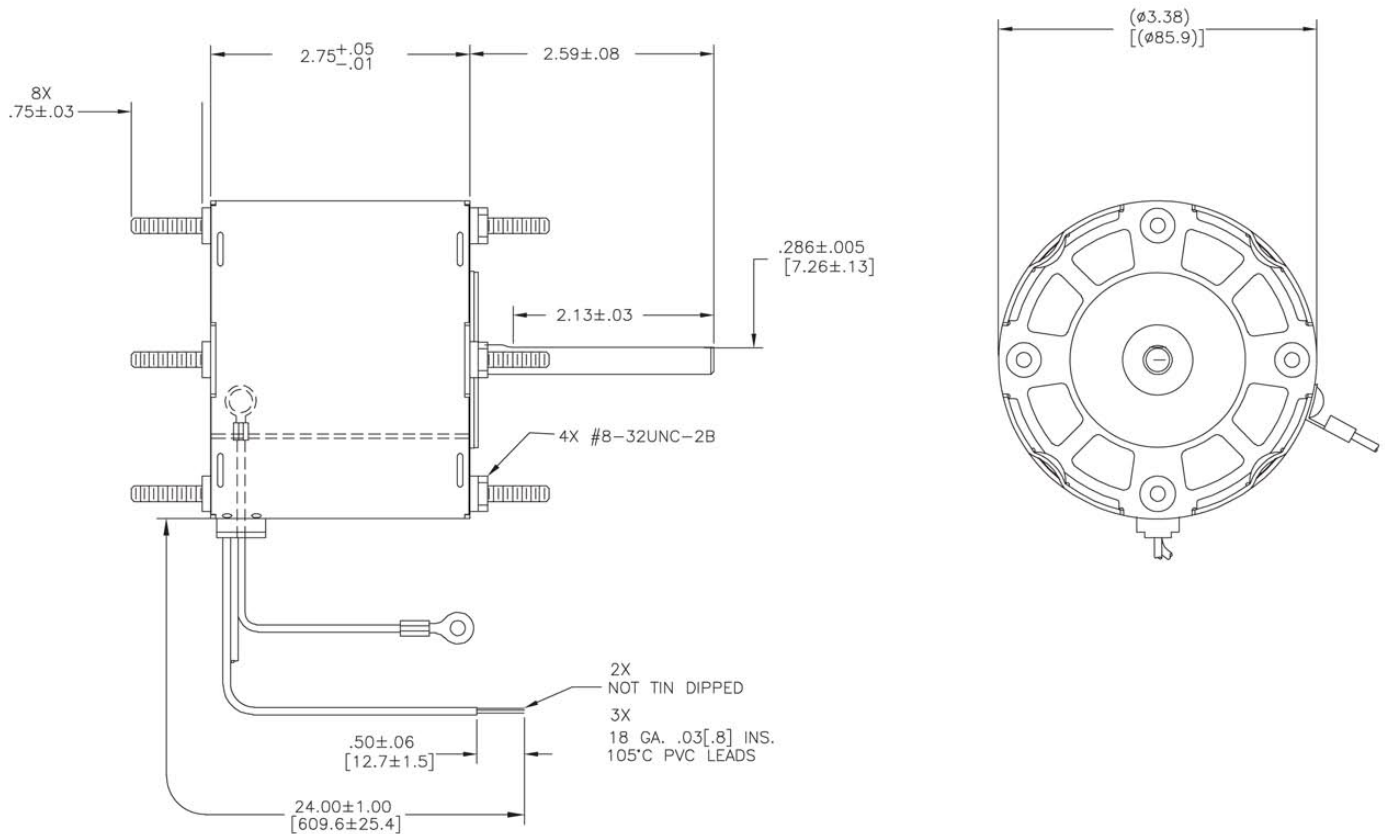

New! 4-in-1® 3.3" Motor

“One Simple Connection Is All You Need”

Features

- ✓ Class B Insulation
- ✓ Open
- ✓ Single Shaft
- ✓ Shaded Pole
- ✓ Heavy Duty Ball Bearing
- ✓ Thermally Protected
- ✓ Single-Speed
- ✓ Four studs on each end with extra mounting nuts

Stock Number	HP	RPM	Volts	Amps	Rotation Dim	Shaft Dia. & Length	“A”
3325CW	1/25-1/50	1550	115	1.6-1.4	CWSE	5/16" x 2 1/2"	2.75
3325CCW	1/25-1/50	1550	115	1.6-1.4	CCWSE	5/16" x 2 1/2"	2.75

Cross Reference

Century Stock Number	Mars	Packard	Fasco	Rotom
3325CW	05528	40030	D184	R90030
	05526	40514	D514	R90514
	05524	40126	D126	R409
				R90026
3325CCW	05527	40031	D515	R90031
	05525	40515	D127	R90027
	05523	40127		