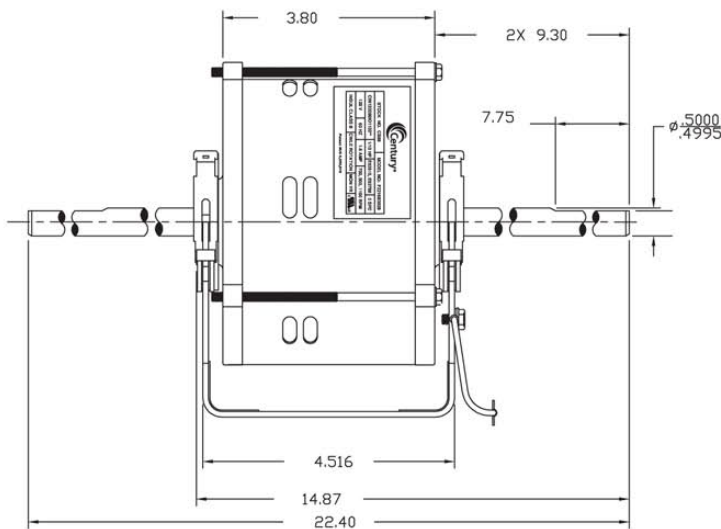

Applications

Fan Coils, Air Conditioners, Blowers, Shaded Pole, PSC Retrofit, Trane, Carrier, Amana, GE, Fan Coil & PTAC Units

Specifications

Stock Number	HP	Speeds	RPM	Volts	Amps	Frame	Rotation	Shaft Dia. & Length
CS89	1/10	3	1100,900,700	120	1.56	42	CWLE	9.3 x 1/2" x 9.3

*Packaged Terminal Air Conditioner

Comfort Select™ FC

The Affordable Energy Saver

Energy Saving Comparison

Motor Reference	Amp	Volts	Input Watts	Hours of Operation	kWh Per Day	kWh Per Year	Cost Per kWh	Annual cost to operate	% kWh Saved	Annual Savings
Shaded Pole	3.07	120	197.00	8	1.58	575.24	\$0.10	\$57.52		
CS89 High	1.56	120	94.00	8	0.75	274.48	\$0.10	\$27.45	52%	\$30.08
Shaded Pole	2.61	120	188.50	8	1.51	550.42	\$0.10	\$55.04		
CS89 MED	0.86	120	49.00	8	0.39	143.08	\$0.10	\$14.31	74%	\$40.73
Shaded Pole	2.14	120	151.90	8	1.22	443.55	\$0.10	\$44.35		
CS89 LOW	0.55	120	30.00	8	0.24	87.60	\$0.10	\$8.76	80%	\$35.59

kWh= KiloWatt hours

Average Annual Savings: | 69% | \$106.40

Total Building Savings	Single Unit Savings	(X)	Number of Units	(=)
CS89 Replacing Shaded Pole	\$106.40		95	\$10,108.46

A Regal Brand

REGAL

**NOW AVAILABLE!
FAX OR PHONE YOUR ORDER TODAY!**