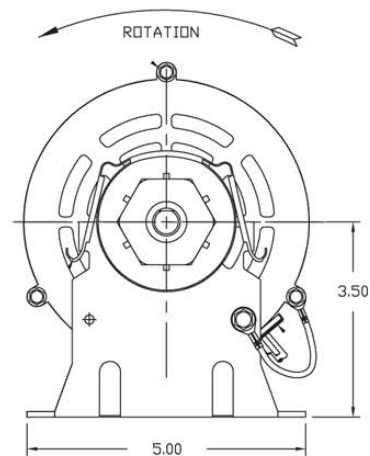

A Regal Brand

REGAL

**NOW AVAILABLE!
FAX OR PHONE YOUR ORDER TODAY!**