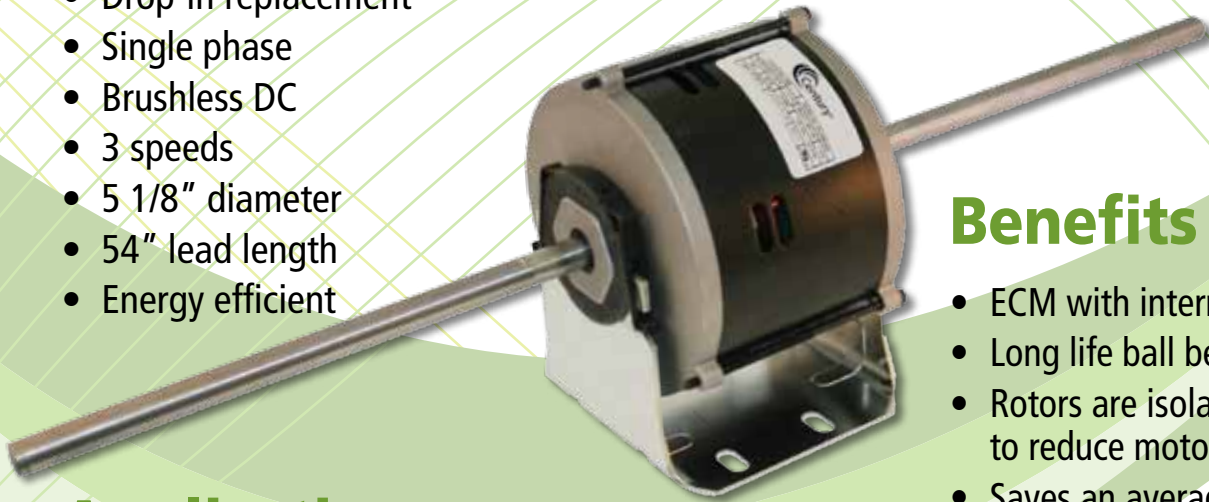

ECM Fan Coil Replacement Motor

(Electronically Commutated Motor)

Century's new Comfort Select~FC is a brushless DC high efficiency motor that runs off 120 volt single phase input. The motor is controlled by integrated electronics providing advanced motor protection with the same performance characteristics as a shaded pole or PSC (permanent split capacitor) motor. The Comfort Select~FC is designed as a direct replacement or retrofit product for shaded pole and PSC motors and may be used in fan coil and PTAC* applications as an energy saving retrofit.

Features

- Drop-in replacement
- Single phase
- Brushless DC
- 3 speeds
- 5 1/8" diameter
- 54" lead length
- Energy efficient

Benefits

- ECM with internal control
- Long life ball bearings
- Rotors are isolated from shaft to reduce motor vibration
- Saves an average of 69% on energy usage
- Runs cooler
- Easy to install