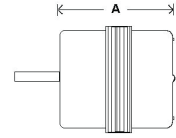

OMNIDRIVE

3.3" Diameter Open Construction

Kitchen/Bathroom Fans, Humidifiers/Dehumidifiers, Unit Heaters, Unit Coolers & Display Cases

SS307 - SS313 - SS332
SS336 - SS360 - SS368